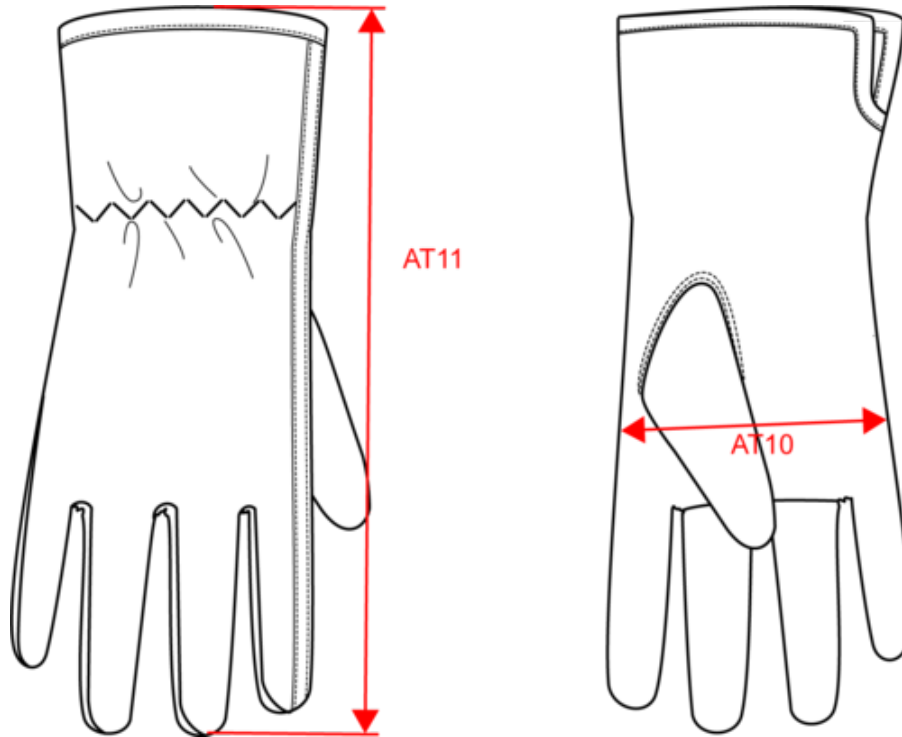

### Dimensioni

Measurements in cm	S	M	L	XL	XXL
AT10 - Width of palm level with top of thumb palm seam	10.00	10.50	11.00	11.50	12.00
AT11 - Length of glove from cuff edge to top finger.	22.50	23.50	24.50	25.50	26.50