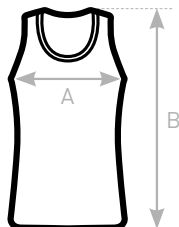

SIZES [CM]

B&C EXACT MOVE TM 201	XS	S	M	L	XL	2XL	3XL
A HALF CHEST	-	49	52	55	58	61	-
B BODY LENGTH	-	69	71	73	75	77	-