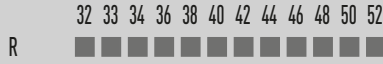

EVERYDAY

ED247
EVERYDAY WORKWEAR

ED24/7BB EVERYDAY BIB & BRACE

COLOURS:

SIZES:

FABRIC:

65% polyester 35% cotton, 240gsm

WASHCARE: