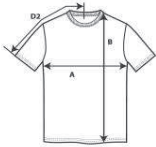

Activewear Europe 2018

**2000**

**Ultra Cotton Adult T-Shirt**

**DETAILS**

**Weight** 203.0 G/SqM (White 193.0 G/SqM)  
**Content** 100% Cotton  
**Features** Classic fit  
 Seamless twin needle 2.3 cms collar  
 Taped neck and shoulders  
 Tear away label  
 Twin needle sleeve and bottom hems  
 Quarter-turned to eliminate center crease  
**Sizes** S-5XL  
**Case Packs** S - 2XL 72 PIECES  
 3XL 36 PIECES  
 4XL - 5XL 12 PIECES  
**Colours** 54  
**SKU's** 297

**SPECIFICATIONS**

	Toi-	Toi+	S	M	L	XL	2XL	3XL	4XL	5XL
<b>Centimeters</b>										
<b>Chest (A)</b>	2.540	2.540	45.720	50.800	55.880	60.960	66.040	71.120	76.200	81.280
<b>Length from HPS (B)</b>	2.540	2.540	71.120	73.660	76.200	78.740	81.280	83.820	86.360	88.900
<b>Sleeve length (Center back) (D2)</b>	1.905	1.905	39.700	43.180	46.990	50.800	54.610	58.115	61.595	64.465
<b>Inches</b>										
<b>Chest (A)</b>	1.000	1.000	18.000	20.000	22.000	24.000	26.000	28.000	30.000	32.000
<b>Length from HPS (B)</b>	1.000	1.000	28.000	29.000	30.000	31.000	32.000	33.000	34.000	35.000
<b>Sleeve length (Center back) (D2)</b>	0.750	0.750	15.630	17.000	18.500	20.000	21.500	22.880	24.250	25.380