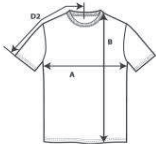

Activewear Europe 2018

46000

Performance Adult Core T-Shirt

DETAILS

Weight	159.0 G/SqM (White 156.0 G/SqM)
Content	100% Filament polyester
Features	Active fit Sideseamed Wicking properties Anti-microbial properties Snag resistant Seamed single needle 1.9 cm collar Tearaway label Twin needle sleeve and bottom hems
Sizes	S-3XL
Case Packs	S - 3XL 36 PIECES
Colours	20
SKU's	120

SPECIFICATIONS

Inches	Tol-	Tol+	S	M	L	XL	2XL	3XL
Chest (A)	0.750	0.750	18.000	20.000	22.000	24.000	26.000	28.000
Length from HPS (B)	1.000	1.000	28.000	29.000	30.000	31.000	32.000	33.000
Sleeve length	0.750	0.750	16.750	18.000	19.250	20.500	21.750	23.000
(Center back to incl.cuffs) (D2)								