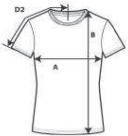

Activewear Europe 2018

**46000L****Performance Ladies' Core T-Shirt****DETAILS**

Weight	159.0 G/SqM (White 156.0 G/SqM)
Content	100% Filament polyester
Features	Semi-fitted contoured silhouette with side seam Wicking properties Anti-microbial properties Snag resistant Seamed single needle 1.3 cms collar Deep scoop neckline Cap sleeves Tearaway label Twin needle sleeve and bottom hems
Sizes	S-2XL
Case Packs	S - 2XL 36 PIECES
Colours	12
SKU's	60

**SPECIFICATIONS**

Inches	ToI-	ToI+	S	M	L	XL	2XL
Chest (A)	0.750	0.750	17.000	19.000	21.000	23.000	25.000
Length from HPS (B)	1.000	1.000	25.500	26.000	27.000	28.000	29.000
Sleeve length (Center back) (D2)	0.750	0.750	12.500	13.500	14.250	15.000	16.000