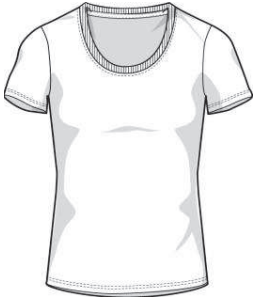

Activewear Europe 2018

**46000L****Performance Ladies' Core T-Shirt****DETAILS**

Weight	159.0 G/SqM (White 156.0 G/SqM)
Content	100% Filament polyester
Features	Semi-fitted contoured silhouette with side seam Wicking properties Anti-microbial properties Snag resistant Seamed single needle 1.3 cms collar Deep scoop neckline Cap sleeves Tearaway label Twin needle sleeve and bottom hems
Sizes	S-2XL
Case Packs	S - 2XL 36 PIECES
Colours	12
SKU's	60

**SPECIFICATIONS**

Inches	ToI-	ToI+	S	M	L	XL	2XL
Chest (A)	0.750	0.750	17.000	19.000	21.000	23.000	25.000
Length from HPS (B)	1.000	1.000	25.500	26.000	27.000	28.000	29.000
Sleeve length (Center back) (D2)	0.750	0.750	12.500	13.500	14.250	15.000	16.000

S-2XL

COLOURS	Code
Black	036
Charcoal	042
Sport Athletic Gold	769
Sport Dark Green	771
Sport Dark Maroon	776
Sport Dark Navy	777
Sport Light Blue	768
Sport Orange	762
Sport Purple	766
Sport Royal	765
Sport Scarlet Red	774
White	030