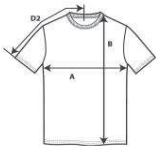

5000

Heavy Cotton Adult T-Shirt

DETAILS

Weight 180.0 G/SqM (White 170.0 G/SqM)
Content 100% Cotton
Features Classic fit
 Seamless twin needle 2.3 cms collar
 Taped neck and shoulders
 Tearaway label
 Twin needle sleeve and bottom hems
 Quarter-turned to eliminate center crease
Sizes S-5XL
Case Packs S - 2XL 72 PIECES
 3XL 36 PIECES
 4XL - 5XL 12 PIECES
Colours 51
SKU's 275

SPECIFICATIONS

Centimeters	Tol-	Tol+	S	M	L	XL	2XL	3XL	4XL	5XL
Chest (A)	2.540	2.540	45.720	50.800	55.880	60.960	66.040	71.120	76.200	81.280
Length from HPS (B)	2.540	2.540	71.120	73.660	76.200	78.740	81.280	83.820	86.360	88.900
Sleeve length (Center back) (D2)	1.905	1.905	39.700	43.180	46.990	50.800	54.610	58.115	61.595	64.453
Inches	Tol-	Tol+	S	M	L	XL	2XL	3XL	4XL	5XL
Chest (A)	1.000	1.000	18.000	20.000	22.000	24.000	26.000	28.000	30.000	32.000
Length from HPS (B)	1.000	1.000	28.000	29.000	30.000	31.000	32.000	33.000	34.000	35.000
Sleeve length (Center back) (D2)	0.750	0.750	15.630	17.000	18.500	20.000	21.500	22.880	24.250	25.375