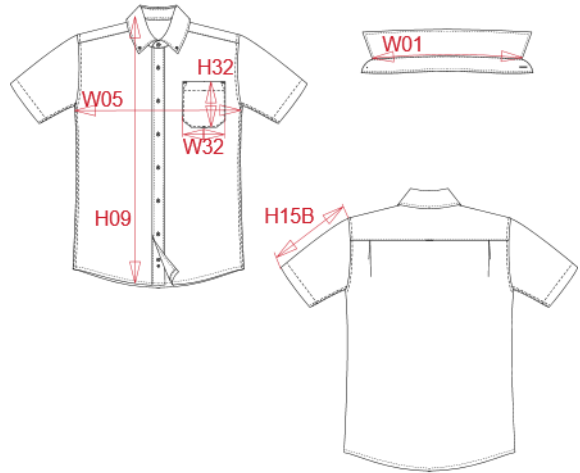

KARIBAN

REFERENCE : K587

SIZES : XS_S_M_L_XL_XXL_3XL_4XL

COMPOSITION :

Main fabric : Peached cotton twill - 155 100%cotton

Main fabric : Cotton / Polyester oxford 70/30 For inner collar band and inner cuffs 70%cotton / 30%polyester

WEIGHT :

Main fabric : 155 gsm

Main fabric : 135 gsm

ARTICLE WEIGHT :

220 gr/pc

DESCRIPTION										COLORS		PANTONE SERIGRAPHIE		
Français : Chemise coton manches courtes Ariana III homme										White		White		
English : Men's Ariana III short sleeve cotton shirt										Black		Black		
Nederlands : Herenoverhemd met korte mouwen van katoen Ariana										Navy		433C		
Deutsch : Kurzarm-Baumwollhemd Ariana III für Herren										Dark grey		447C		
Español : Camisa de algodón Ariana de manga corta para hombre										Angora		482C		
Italiano : Camicia uomo Ariana cotone manica corta										Red		200C		
Português : Camisa Ariana de homem de manga curta										Sky blue		278C		
Light khaki										7764C				
MEASUREMENT														
Description	XS	S	M	L	XL	XXL	3XL	4XL						
W01 (M) Longueur encolure / Neckline length	40	41,25	42,50	43,75	45	46,25	47,50	48,75						
H09 (M) Hauteur totale devant / Front total height	71,50	73,50	75,50	77,50	79,50	81,50	83,50	85,50						
W05 (M) 1/2 largeur poitrine / 1/2 chest width	51	54	57	60	63	66	69	72						
H15C (M) Longueur manche courte / Short sleeve length	22,75	23,50	24,25	25	25,75	26,50	27,25	28						
H32 (M) Hauteur poche devant / Front pocket height	12,50	12,50	12,50	13,50	13,50	14,50	14,50	14,50						
W32 (M) Largeur poche devant / Front pocket width	11,50	11,50	11,50	12,50	12,50	13,50	13,50	13,50						
CARE LABEL														
PACKING														
Box	20 pcs/box XS => L:56cm W:40cm H:32cm GW:6.65kg NW:5.30kg S => L:56cm W:40cm H:32cm GW:6.90kg NW:5.55kg M => L:56cm W:40cm H:32cm GW:7.25kg NW:5.90kg L => L:56cm W:40cm H:32cm GW:7.45kg NW:6.10kg XL => L:56cm W:40cm H:32cm GW:7.75kg NW:6.40kg XXL => L:56cm W:40cm H:32cm GW:8.00kg NW:6.65kg 3XL => L:56cm W:40cm H:32cm GW:8.30kg NW:6.95kg 4XL => L:56cm W:40cm H:32cm GW:8.55kg NW:7.20kg