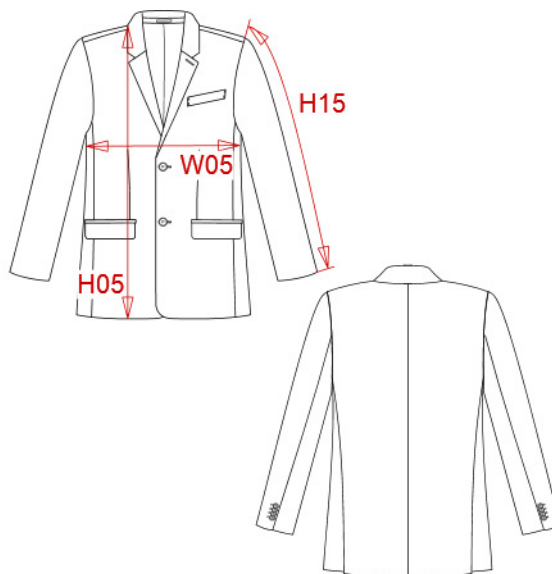

Main fabric : Polyester / Viscose / Elastane interlock 74/24/2 -  
250 74%polyester/24%viscose/2%elastane

Lining : Polyester Cotton - 80/20 - 95 Tone on tone

For fronts,back and inside pockets bag 80%polyester / 20%  
cotton

Lining : Polyester taffeta - 50 For sleeves and top pocket sacks  
100%polyester

Lining : Polyester taffeta - 50 Insert between front facing and  
lining 100%polyester

**WEIGHT :**

Main fabric : 250 gsm

Main fabric : 250 gsm

Lining : 95 gsm

Lining : 50 gsm

Lining : 50 gsm

**ARTICLE WEIGHT :**

720 gr/pc

DESCRIPTION												COLORS		PANTONE SERIGRAPHIE	
<b>Français :</b> Veste maille homme												Light grey heather		Based on 877C	
<b>English :</b> Men's knit jacket												Night navy heather		Based on 433C	
<b>Nederlands :</b> Herenjas van tricot															
<b>Deutsch :</b> Herren-Strickjacke															
<b>Español :</b> Chaqueta de punto para hombre															
<b>Italiano :</b> Giacca uomo in maglia															
<b>Português :</b> Blazer em malha de homem															
MEASUREMENT															
Description	46	48	50	52	54	56	58	60	62	64	66				
<b>H05 (M)</b> Hauteur totale devant / Totalfront height	77	78	79	80	81	82	83	84	85	86	87				
<b>W05 (L)</b> 1/2 largeur poitrine à 1.5cm de l'emmanchure / 1/2 chest width at 1.5cm below armhole	48	50	52	54	56	58	60	62	64	66	68				
<b>H15L (M)</b> Longueur manche longue / Long sleeve length	67,50	68	68,50	69	69,50	70	70	70,50	70,50	71	71				
CARE LABEL															