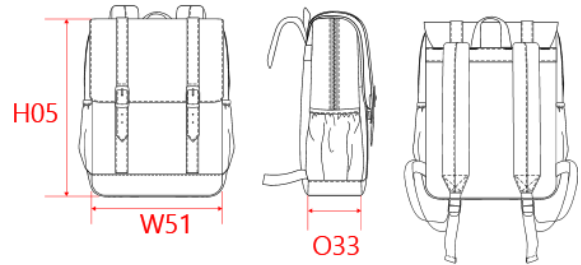

REFERENCE : KI0143

SIZES : U

COMPOSITION :

Main fabric : 16OZ Washed cotton canvas · 450 As main fabric.
100% cotton

Material 4 : PU faux leather 1 For belts on front panel and flap.
90% PU 10%Polyester

Lining : Polyester 210D PU backing - 75 As inside lining. 100% polyester

DESCRIPTION		COLORS	PANTONE SERIGRAPHIE
Français : English : Flap-top canvas backpack Nederlands : Flap-top canvas backpack Deutsch : Canvas-Rucksack mit klappe Español : Mochila de canvas con solapa Italiano : Zaino in canvas con patta Português : Mochila com pala		Washed dark grey	411C
MEASUREMENT			
Description	U		
H05 Hauteur totale / Total height	40		
W51 Total width	29		
O33 Deep of bottom part	13		
PACKING			
Box	15 pcs / box U => L:45cm W:41cm H:44cm GW:10.7kg NW:9.7kg		