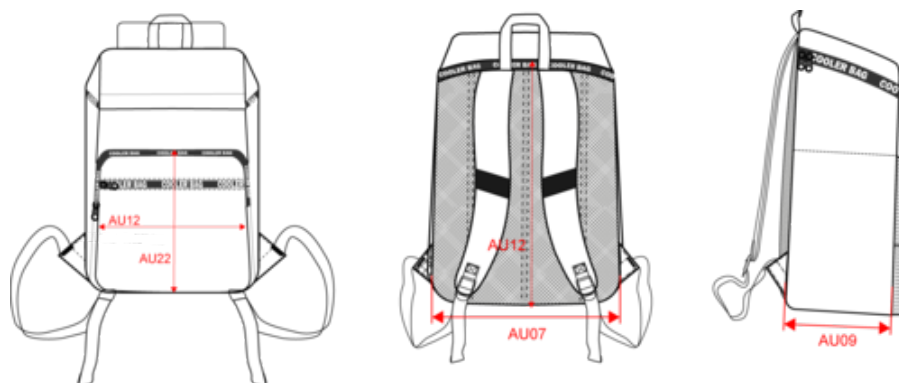

### Dimensioni

Measurements in cm	One size
AU07 - Total width	30.00
AU09 - Depth of bottom part	16.50
AU12 - Total height	37.00
AU21 - Front pocket width	27.00
AU22 - Front pocket height	22.50

KI0373