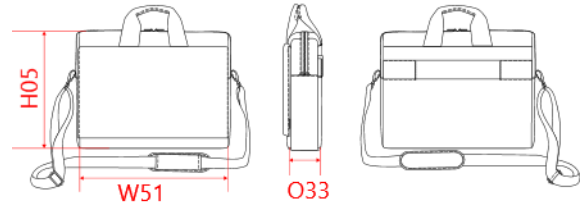

**REFERENCE :** KI0430

**SIZES :** U

**COMPOSITION :**

Main fabric : Polyester oxford 300D PU backing Main fabric.

100%polyester

Lining : T/C Polyesterr lining · 115 As inside lining. 60%

Polyester 40%cotton

Wad 1 : PP non woven fabric Inside of front panel. PPPolyester

**TECHNICAL DETAIL :**

PU backing

DESCRIPTION		COLORS	PANTONE SERIGRAPHIE
<b>Français :</b> Sac porte ordinateur/tablette business <b>English :</b> Laptop/tablet business bag <b>Nederlands :</b> Laptop/tablet business bag <b>Deutsch :</b> Business-Tasche für Computer/Tablet <b>Español :</b> Bolsa business para el portátil/tableta <b>Italiano :</b> Borsa porta laptop/tablet business <b>Português :</b> Mala porta-computador/tablet business		Black	Black
MEASUREMENT			
Description	U		
<b>H05</b> Hauteur totale / Total height	27		
<b>W51</b> Total width	35		
<b>O33</b> Deep of bottom part	10		
PACKING			
Box	15 pcs / box U => L:42cm W:34cm H:60cm GW:9.3kg NW:8.3kg		