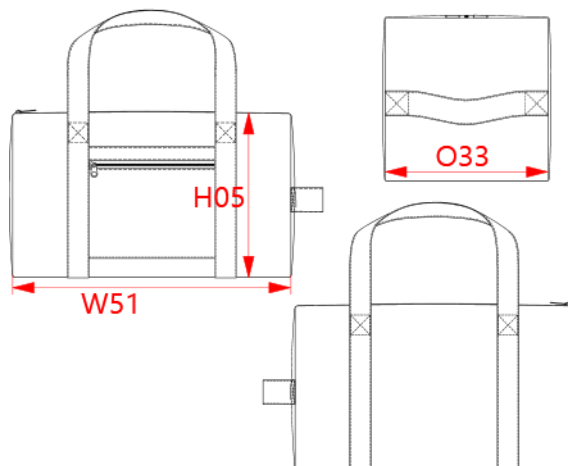

REFERENCE : KI0603

SIZES : U

COMPOSITION :

Main fabric : Cotton canvas 340 100%cotton

Fabric 2 : Faux leather nappa PVC As contrast fabric, For handles and decoration on main opening. 100%PVC

TECHNICAL DETAIL :

Washed canvas for vintage look

ARTICLE WEIGHT :

670 gr/pc

DESCRIPTION								COLORS		PANTONE SERIGRAPHIE	
Français : Sac de voyage English : Travel bag in vintage canvas Nederlands : Travel bag in vintage canvas Deutsch : Reisetasche aus baumwoll-canvas Español : Bolsa de viaje Italiano : Borsa da viaggio in stile vintage Português : Saco de viagem								Vintage khaki		2327C	
								Black		Black	
MEASUREMENT											
Description	U										
H05 Hauteur totale / Total height	30										
W51 Total width	50										
O33 Deep of bottom part	30										
PACKING											
Box	20 pcs / box U => L:58cm W:33cm H:32cm GW:14,3kg NW:13,3kg										