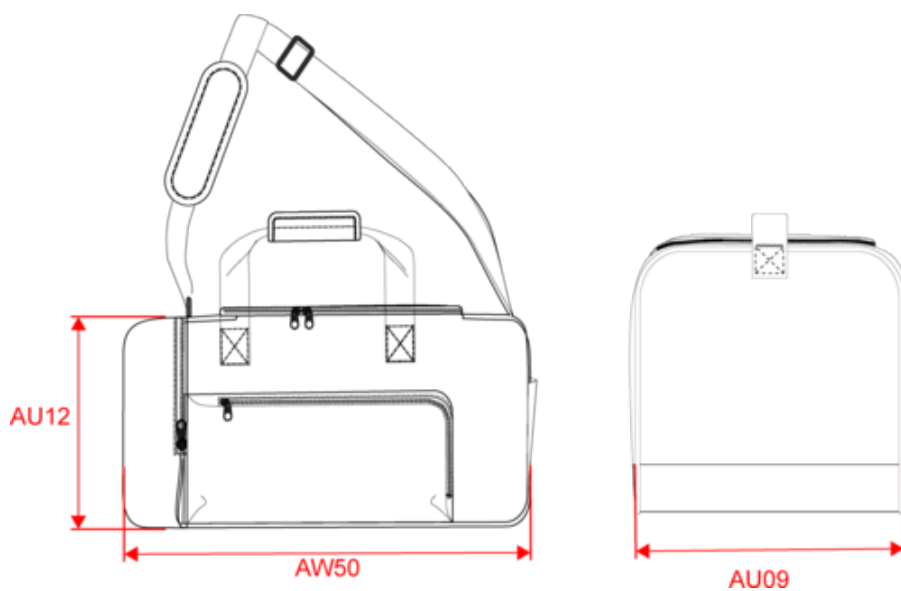

### Dimensioni

Measurements in cm	One size
AU09 - Depth of bottom part	31.00
AU12 - Total height	31.00
AW50 - Total lenght	65.00

KI0649