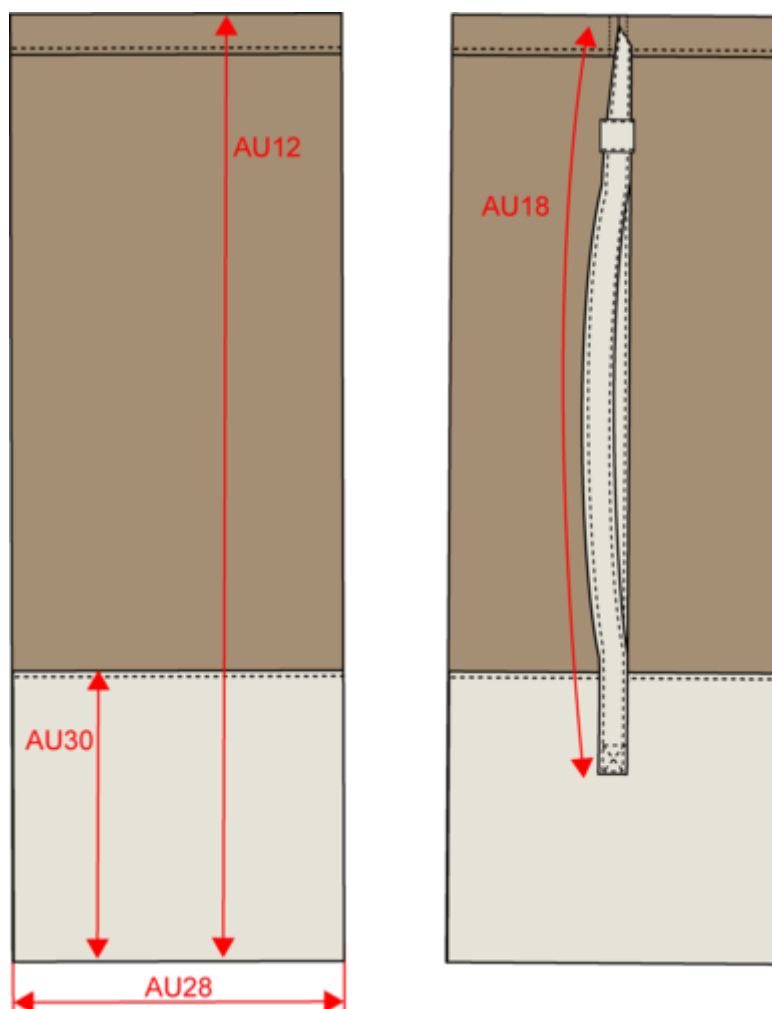

## Dimensioni

Measurements in cm	One size
AU12 - Total height	77.00
AU18 - Shoulder straps total height	63.00
AU28 - Bottom width	29.00
AU30 - Bottom yoke height	23.50

KI0753