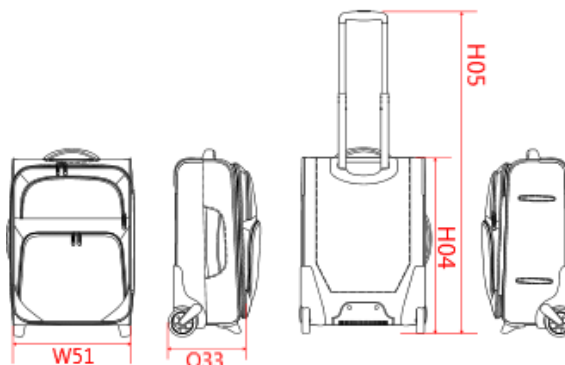

**REFERENCE :** KI0836

**SIZES :** U

**COMPOSITION :**

Main fabric : Polyester 400x500D- 800 - PVC backing As main fabric. 100% polyester

Lining : Polyester 210D PU backing - 100 For inner lining. 100%polyester

Wad 1 : PP board For bottom of the trolley. 5mm thickness.

Polypropylene

Material 4 : EVA quality For inside foam 2mm thicknes. 100% ethylene vinyl acetate

Material 5 : Aluminium quality For trolley system. 100% aluminium

Material 6 : PP plastic quality For bottom fotts. 100% polypropylene

**TECHNICAL DETAIL :**

PVC backing

**ARTICLE WEIGHT :**

gr/pc

DESCRIPTION								COLORS	PANTONE SERIGRAPHIE
<b>Français :</b> Sac trolley cabine <b>English :</b> Cabin size trolley suitcase <b>Nederlands :</b> Cabin size trolley suitcase <b>Deutsch :</b> Trolley - Kabinentasche <b>Español :</b> Maleta trolley de cabina <b>Italiano :</b> Trolley cabina <b>Português :</b> Trolley cabine								Black	Black
MEASUREMENT									
Description	U								
<b>H05 (M)</b> Hauteur totale / Total height	97,50								
<b>H04B</b> Hauteur côté dos / Back side length	50								
<b>O33</b> Deep of bottom part	23								
<b>W51</b> Total width	37								
PACKING									
Box	1 pcs / box Size => L:38.5 W:24 H:54 GW:3.4kg NW:2.75kg								