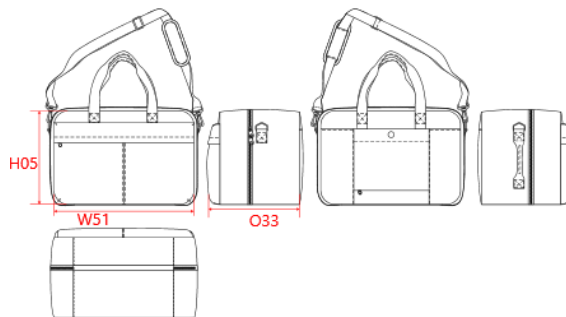

REFERENCE : KI0930

SIZES : U

COMPOSITION :

Main fabric : Polyester 600D Oxford PVC backing · 400 100% polyester

Lining : T/C Polyesterr lining · 115 As inside lining. 100% Polyester

Mesh : Polyester mesh · 160 On inside, as closing of inner compartments. 100% Polyester

TECHNICAL DETAIL :

PVC backing

ARTICLE WEIGHT :

700 gr/pc

DESCRIPTION		COLORS	PANTONE SERIGRAPHIE
Français : Sac de voyage English : Travel bag Nederlands : Reistas Deutsch : Reisetasche Español : Bolsa de viaje Italiano : Borsa da viaggio Português : Saco de viagem		Black	Black
MEASUREMENT			
Description	U		
H05 Hauteur totale / Total height	32		
W51 Total width	45		
O33 Deep of bottom part	31		
PACKING			
Box	20 pcs / box Size => L:53cm W:41cm H:80cm GW:19,4Kg NW:18,4Kg		