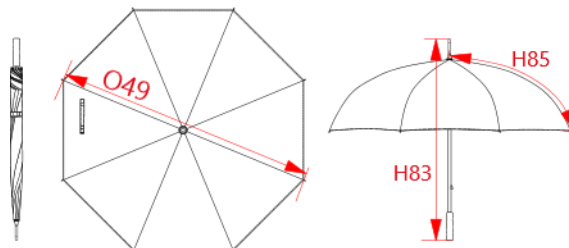

Material 2 : Fiberglass quality For shaft (14mm), ribs and stretchers. 100%fiberglass

Material 8 : PP quality For tips (x8) and top cap. 100% polypropylene

Material 6 : PA plastic quality For runner 100%polyamide

Material 7 : EVA quality For handle. 100%ethylene vinyl acetate

**TECHNICAL DETAIL :**

Manual opening

**ARTICLE WEIGHT :**

450 gr/pc

DESCRIPTION		COLORS		PANTONE SERIGRAPHIE	
<b>Français :</b> Parapluie tempête		Black	Black		
<b>English :</b> Storm umbrella		Black / Orange	Black / 1495C		
<b>Nederlands :</b> Storm umbrella		Black / Royal blue	Black / 287C		
<b>Deutsch :</b> Grober golf regenschirm		Navy	433C		
<b>Español :</b> Paraguas anti-viento		Slate grey	424C		
<b>Italiano :</b> Ombrello anti-vento		White	White		
<b>Português :</b> Chapéu de chuva de golf grande					
MEASUREMENT					
Description	U				
<b>O49</b> Diameter of the umbrella	128				
<b>H83</b> Height of the umbrella's shaft	100				
<b>H85</b> Length of the umbrella's ribs	73				
PACKING					
Box	20 pcs / box U => L:103,5cm W:18,5cm H:19cm GW:10,2kg NW:9kg				