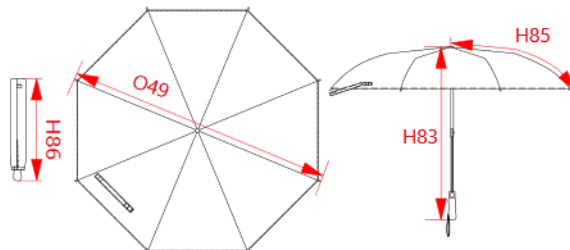

ARTICLE WEIGHT :

500 gr/pc

DESCRIPTION
Français : Parapluie de golf pliable
English : Foldable golf umbrella
Nederlands : Opvouwbare golf paraplu
Deutsch : Faltbarer Golfschirm
Español : Paraguas de golf plegable
Italiano : Ombrello golf pieghevole
Português : Chapéau de chuva

COLORS	PANTONE SERIGRAPHIE
Black	Black
Navy	433C
Royal blue	287C
Slate grey	424C
White	White

MEASUREMENT							
Description	U						
H86 Height of the umbrella when folded	52						
O49 Diameter of the umbrella	112						
H83 Height of the umbrella's shaft	79						
H84 Height of the umbrella's handle	13						
H85 Length of the umbrella's ribs	64						

PACKING	
Box	20 pcs / box U => L:56 W:25,5cm H:19,5cm GW:11Kg NW:10Kg