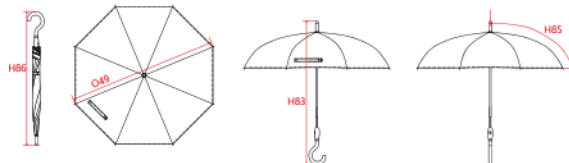

**REFERENCE :** KI2031

**SIZES :** U

**COMPOSITION :**

Main fabric : Polyester Pongee 180T 100% Polyester

Material 3 : Matt Plastic quality For top part of the handle + top tip. 100%plastic

Material 3 : Shiny Plastic quality For handle. 100%plastic

460 gr/pc

DESCRIPTION		COLORS	PANTONE SERIGRAPHIE
<b>Français :</b> Parapluie mât coulissant <b>English :</b> Sliding shaft umbrella <b>Nederlands :</b> Paraplu met schuifstock <b>Deutsch :</b> Regenschirm mit Gleitmechanismus <b>Español :</b> Paraguas con mastil corredero <b>Italiano :</b> Ombrello con asta scorrevole <b>Português :</b> Chapéu de chuva cabo deslizante		Black	Black
MEASUREMENT			
Description	U		
<b>H86</b> Height of the umbrella when folded	84,50		
<b>O49</b> Diameter of the umbrella	101		
<b>H83</b> Height of the umbrella's shaft	91		
<b>H85</b> Length of the umbrella's ribs	61		
PACKING			
Box	20 pcs / box Size => L:88,5cm W:25cm H:20cm GW:10,85Kg NW:9,85Kg		