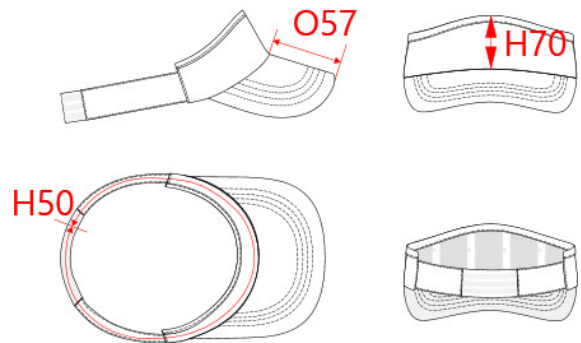

REFERENCE : KP057

SIZES : U

COMPOSITION :

Main fabric : Cotton twill 175 For outer & under peak, front part with binding, outer side band. 100%cotton

Fabric 2 : Terry towelling For under front part. 100%cotton

Material 6 : Rubber quality As inner structure of the peak. 100% rubber

ARTICLE WEIGHT :

42gr/pc

DESCRIPTION		COLORS	PANTONE SERIGRAPHIE
Français : Visor - Visière English : Sports sun visor Nederlands : Visor - Zonneklep Deutsch : Visor - Schirmmütze Español : Visor - Visera Italiano : Visor - Visiera Português : Visor - Pala		Navy	433C
		White	White
MEASUREMENT			
Description	U		
H50 Tour de tête / Head measurement	55		
O57 Deep of the peak on baseball cap	7		
H70 Height of front panel	6		
CARE LABEL			
PACKING			
Box	100 pcs / box U => L:54cm W:49cm H:28cm GW:8.30kg NW:6.00kg		