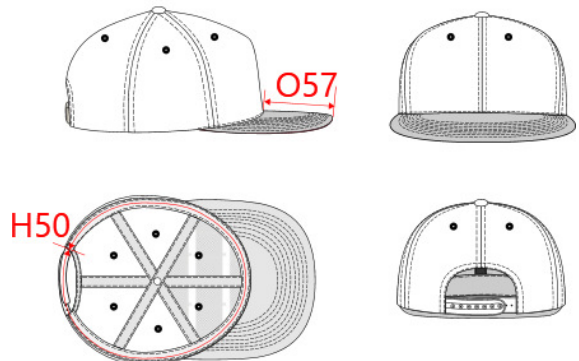

REFERENCE : KP112

SIZES : U

COMPOSITION :

Main fabric : Acrylic Twill 290 100% Acrylic

Main fabric : Acrylic Twill 290 For peak. 100% Acrylic

Main fabric : Cotton twill - 240 For inner sweatband. 100% cotton

Material 6 : Rubber quality For inner structure of the peak. 100%rubber

Material 3 : PVC fabric quality Under the inner sweatband. 100%polyvinyl chloride

ARTICLE WEIGHT :

107gr/pc

DESCRIPTION		COLORS	PANTONE SERIGRAPHIE
Français : Casquette Snap-Back - 6 panneaux		Black	Black
English : Snapback cap - 6 panels		Navy	433C
Nederlands : Rapper - Pet met 6 panelen		Red	200C
Deutsch : Snapback-Kappe - 6 Paneele		White	White
Español : Gorra snapback 6 paneles		Dark grey	432C
Italiano : cappellino snapback - 6 pannelli		Light grey / Black	401C / Black
Português : Boné snapback - 6 painéis		Black / Red	Black / 200C
MEASUREMENT			
Description	U		
H50 Tour de tête / Head measurement	58		
O57 Deep of the peak on baseball cap	7		
CARE LABEL			
PACKING			
Box	100 pcs / box U => L:62cm W:47cm H:35cm GW:13.6kg NW:10.7kg		