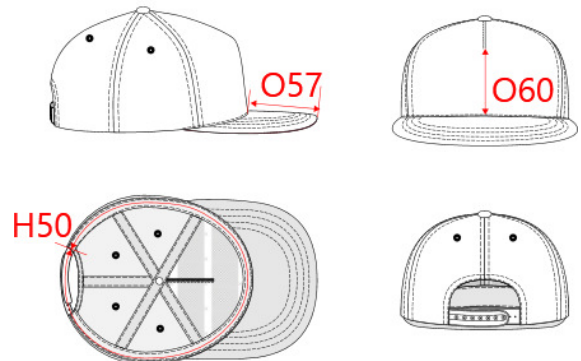

REFERENCE : KP129

SIZES : U

COMPOSITION :

Main fabric : Acrylic twill 290 100%acrylic

Main fabric : Acrylic twill 290 For peak part. 100%acrylic

Main fabric : Cotton twill - 240 For inner sweatband. 100% cotton

Material 6 : Rubber quality As inner structure of the flat peak. 100%rubber

Material 3 : PVC quality fabric Under the inner sweatband. 100%polyvinyl chloride

ARTICLE WEIGHT :

92gr/pc

DESCRIPTION		COLORS	PANTONE SERIGRAPHIE
Français : Casquette snapback - 5 panneaux English : Snapback cap - 5 panels Nederlands : Snapback pet met 5 panelen Deutsch : 5 panel Snapback kappe Español : Gorra snapback - 5 paneles Italiano : Cappellino snapback 5 pannelli Português : Boné snapback - 5 painéis		Red	200C
		Purple	7447C
		White	White
		Light grey	401C
		Royal blue / Red	287C / 200C

MEASUREMENT	
Description	U
H50 Tour de tête / Head measurement	58
O60 Front part print height	8,50
O57 Deep of the peak on baseball cap	7

CARE LABEL	

PACKING	
Box	100 pcs / box U => L:62cm W:47cm H:35cm GW:13.6kg NW:10.7kg