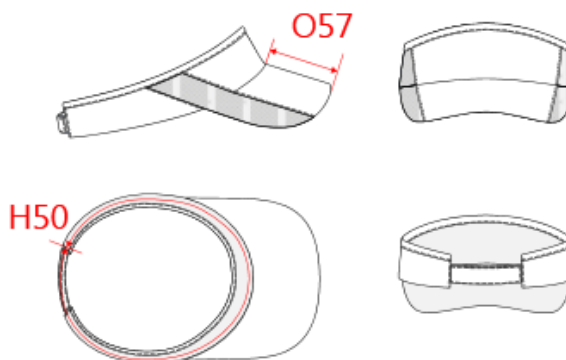

REFERENCE : KP140

SIZES : U

COMPOSITION :

Main fabric : Peached polyester Twill - 100 100%polyester

Fabric 2 : Soft polyester mesh - 100 As contrast fabric on crown and peak. 100%polyester

Lining : Polyester Terry - 220 As inside lining of the crown band. 100%polyester

Foam : PU foaming sponge Inside of the cown band. 100% polyurethane

Material 4 : Rubber quality Inside of the recovered fabric peak. 100%rubber

ARTICLE WEIGHT :

44 gr/pc

DESCRIPTION		COLORS	PANTONE SERIGRAPHIE
Français : Visière de sport English : Sports visor Nederlands : Sportzonneklep Deutsch : Sportschirm Español : Visiera deportiva Italiano : Visiera sport Português : Pala para desporto		White / Red	White / 200C
		White / Royal blue	White / 287C
MEASUREMENT			
Description	U		
H50 Tour de tête / Head measurement	55		
O57 Deep of the peak on baseball cap	7		
CARE LABEL			
PACKING			
Box	100 pcs / box Size => L:47cm W:24cm H:42,5cm GW:6,5Kg NW:4,5Kg		