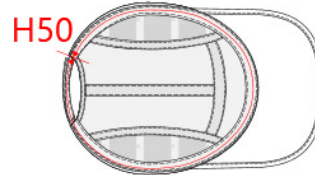

REFERENCE : KP206

SIZES : U

COMPOSITION :

Main fabric : 50D Polyester microfibre 100%polyester

Fabric 1 : Mesh 105 For side yokes 100%polyester

Material 6 : Rubber quality As structure of the peak. 100% PP

ARTICLE WEIGHT :

40gr/pc

DESCRIPTION		COLORS	PANTONE SERIGRAPHIE
Français : Casquette sport pliable English : Foldable sports cap Nederlands : Opvouwbare sport pet 7 panelen Deutsch : Faltbare Sport kappe Español : Gorra plegable de deporte Italiano : Cappellino sport pieghevole Português : Boné de desporto dobrável		White / Grey	White / 422C
		Black / Lime	Black / 367C
		Red / Grey	200C / 422C
MEASUREMENT			
Description	U		
H50 Tour de tête / Head measurement	58		
O57 Deep of the peak on baseball cap	7,50		
H70 Height of front panel	8,80		
O60 Front part print height	7,30		
CARE LABEL			
PACKING			
Box	100 pcs / box U => L:54cm W:45cm H:30cm GW:6.90kg NW:5.00kg		