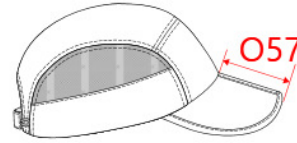

REFERENCE : KP206

SIZES : U

COMPOSITION :

Main fabric : 50D Polyester microfibre 100%polyester

Fabric 1 : Mesh 105 For side yokes 100%polyester

Material 6 : Rubber quality As structure of the peak. 100% PP

ARTICLE WEIGHT :

40gr/pc

DESCRIPTION		COLORS	PANTONE SERIGRAPHIE
Français : Casquette sport pliable English : Foldable sports cap Nederlands : Opvouwbare sport pet 7 panelen Deutsch : Faltbare Sport kappe Español : Gorra plegable de deporte Italiano : Cappellino sport pieghevole Português : Boné de desporto dobrável		White / Grey	White / 422C
		Black / Lime	Black / 367C
		Red / Grey	200C / 422C
MEASUREMENT			
Description	U		
H50 Tour de tête / Head measurement	58		
O57 Deep of the peak on baseball cap	7,50		
H70 Height of front panel	8,80		
O60 Front part print height	7,30		
CARE LABEL			
PACKING			
Box	100 pcs / box U => L:54cm W:45cm H:30cm GW:6.90kg NW:5.00kg		