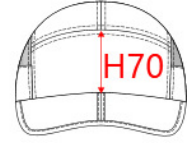

REFERENCE : KP206

SIZES : U

COMPOSITION :

Main fabric : 50D Polyester microfibre 100%polyester

Fabric 1 : Mesh 105 For side yokes 100%polyester

Material 6 : Rubber quality As structure of the peak. 100% PP

ARTICLE WEIGHT :

40gr/pc

DESCRIPTION		COLORS	PANTONE SERIGRAPHIE
Français : Casquette sport pliable English : Foldable sports cap Nederlands : Opvouwbare sport pet 7 panelen Deutsch : Faltbare Sport kappe Español : Gorra plegable de deporte Italiano : Cappellino sport pieghevole Português : Boné de desporto dobrável		White / Grey	White / 422C
		Black / Lime	Black / 367C
		Red / Grey	200C / 422C
MEASUREMENT			
Description	U		
H50 Tour de tête / Head measurement	58		
O57 Deep of the peak on baseball cap	7,50		
H70 Height of front panel	8,80		
O60 Front part print height	7,30		
CARE LABEL			
PACKING			
Box	100 pcs / box U => L:54cm W:45cm H:30cm GW:6.90kg NW:5.00kg		