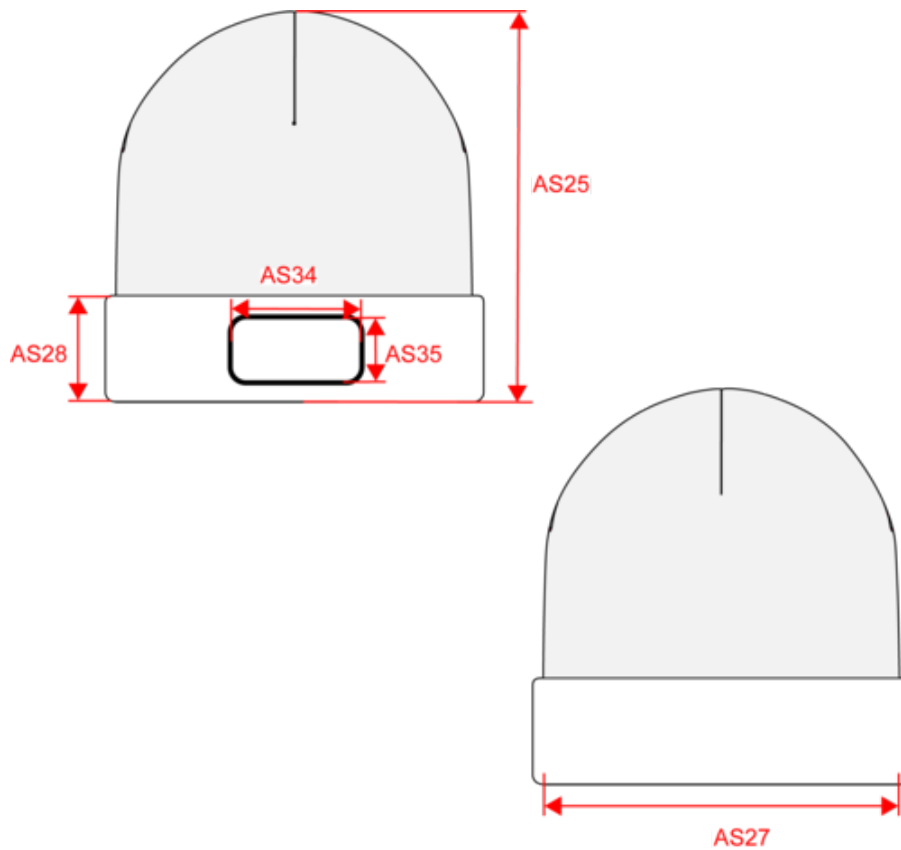

Istruzioni di lavaggio

KP894

Berretto con patch e fodera Thisulate

Dimensioni

Measurements in cm	One size
AS25 - Total height at the highest level	22.50
AS27 - 1/2 bottom width	21.00
AS28 - Turn up height	8.00
AS34 - Patch length	10.00
AS35 - Patch height	5.00

Logistica  25  100

Sizes	Width (cm)	Height (cm)	Length (cm)	Net weight (kg)	Gross weight (kg)	Pieces/Box	Pieces/Bundle
One Size	42.00	25.00	60.00	6.40000	7.30000	100	0