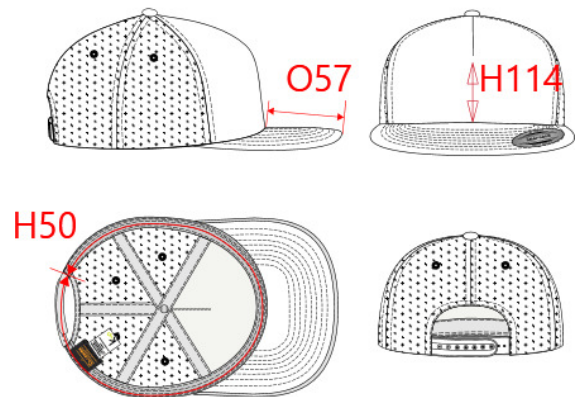

REFERENCE : KP911

SIZES : U

COMPOSITION :

Material 2 : Cotton / Polyester twill 60/40 - 205y For full peak and crown button 60%cotton / 40%polyester

: Multispandex Laminated fabric with foam 6mm

Outer fabric in polyester jersey

100% Polyester - 105 gsm

Mesh : Polyester mesh - 195y For side and back crown panels

100%polyester

ARTICLE WEIGHT :

74 gr/pc

DESCRIPTION
Français : Casquette Trucker classique - 5 panneaux
English : Classic Trucker cap - 5 panels
Nederlands : Klassieke Flexfit® Truckerpet - 5 panelen
Deutsch : Trucker-Kappe - 5-Panel-Cap
Español : Gorra Trucker clásica - 5 paneles
Italiano : Cappellino Trucker classico - 5 pannelli
Português : Boné Trucker clássico 5 painéis

COLORS	PANTONE SERIGRAPHIE
Black / Black / Black	Black / Black / Black
Black / White / Black	Black / White / Black
Navy / White / Navy	433C / White / 433C
Red / White / Red	200C / White / 200C

MEASUREMENT	
Description	U
H50 Tour de tête / Head measurement	58
O57 Deep of the peak on baseball cap	6,50
H114 Height of the crown on front part	8,20

CARE LABEL

PACKING	
Box	100 pcs / box U => L:60cm W:40cm H:40cm GW:12.91kg NW:9.21kg