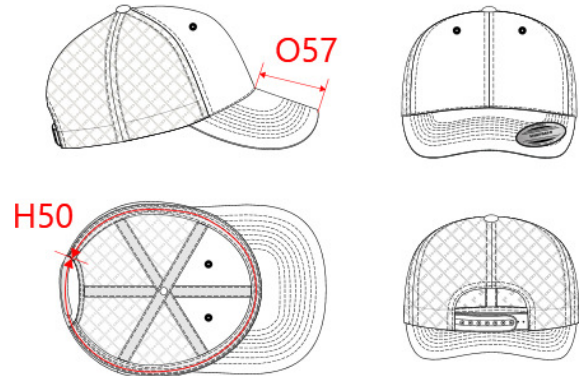

**REFERENCE :** KP912

**SIZES :** U

**COMPOSITION :**

Material 2 : Cotton / Polyester twill 60/40 - 205y For 2 crown front panels, full peak and crown button 60%cotton / 40% polyester

Mesh : Polyester mesh - 195y For side and back crown panels 100%polyester

**TECHNICAL DETAIL :**

Mid-profile shape, curved peak

**ARTICLE WEIGHT :**

80 gr/pc

DESCRIPTION		COLORS		PANTONE SERIGRAPHIE	
<b>Français :</b> Casquette Trucker modèle rétro - 6 panneaux		Black / Black	Black / Black		
<b>English :</b> Trucker cap retro style - 6 panels		Black / White	Black / White		
<b>Nederlands :</b> Flexfit® Truckerpet retromodel - 6 panelen		Forest green / Light grey	5605C / 401C		
<b>Deutsch :</b> Trucker-Kappe im Retro-Stil 6 Felder		Navy / Navy	433C / 433C		
<b>Español :</b> Gorra Trucker modelo retro - 6 paneles		Navy / White	433C / White		
<b>Italiano :</b> Cappellino Trucker modello rétro - 6 pannelli		Red / Red	200C / 200C		
<b>Português :</b> Boné Trucker modelo retro 6 painéis		Rustic orange / Beige	7580C / 7528C		
		White / White	White / White		
MEASUREMENT					
Description	U				
H50 Tour de tête / Head measurement	58				
O57 Deep of the peak on baseball cap	6,80				
CARE LABEL					
PACKING					
Box	100 pcs / box U => L:60cm W:40cm H:40cm GW:12.91kg NW:9.21kg				