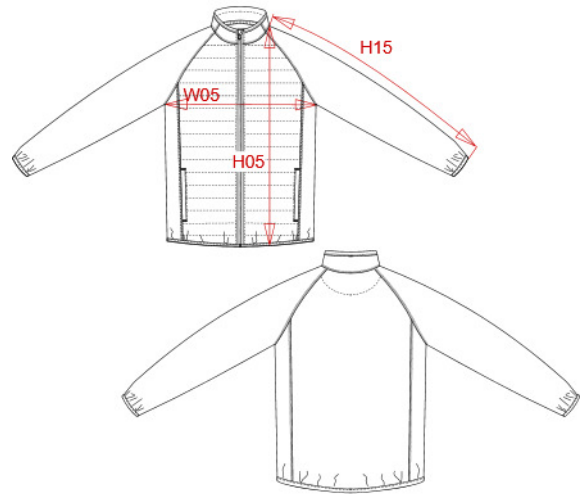

Main fabric : Brushed Polyester / Elastane jersey 90/10 - 270 For back, sleeves, inside and outside collar and under front tab 90%polyester / 10%elastane

Wad 1 : Polyfil 160 For inner fronts padded 100%polyester

Lining : Polyester 210T - 60 For inner front and pockets bag 100%polyester

WEIGHT :

Main fabric : 35 gsm

Main fabric : 35 gsm

Main fabric : 270 gsm

Wad 1 : 160 gsm

Lining : 60 gsm

TECHNICAL DETAIL :

Water-repellent fabric 1 + 2

ARTICLE WEIGHT :

420 gr/pc

| DESCRIPTION | | | | | | | | COLORS | PANTONE SERIGRAPHIE |
|--|---|-------|-------|-------|-------|-------|-------|-------------------------|---------------------|
| Français : Veste sport bi-matière | | | | | | | | Black | Black |
| English : Dual-fabric sports jacket | | | | | | | | Dark royal blue / Black | 654C / Black |
| Nederlands : Sportjas in twee stoffen | | | | | | | | Sporty grey / Black | 425C / Black |
| Deutsch : Sportweste aus Bi-Material | | | | | | | | Sporty navy | 7546C |
| Español : Chaqueta de deporte de dos materiales | | | | | | | | Sporty red | 1805C |
| Italiano : Giacca sportiva bimatériale | | | | | | | | Marl grey / Sporty navy | 877C / 7546C |
| Português : Casaco de desporto bi-matéria | | | | | | | | Lime / Black | 367C / Black |
| MEASUREMENT | | | | | | | | | |
| Description | XS | S | M | L | XL | XXL | 3XL | | |
| H05 Hauteur totale / Total height | 66 | 68 | 70 | 72 | 74 | 76 | 78 | | |
| W05 1/2 largeur poitrine / 1/2 chest width | 46,50 | 49,50 | 52,50 | 55,50 | 58,50 | 61,50 | 64,50 | | |
| H15 Longueur manche / Sleeve length | 72,25 | 75 | 77,75 | 80,50 | 83,25 | 86 | 88,75 | | |
| CARE LABEL | | | | | | | | | |
| | | | | | | | | | |
| PACKING | | | | | | | | | |
| Box | 10 pcs / box All sizes => L:60cm W:40cm H:19cm GW:5.60kg NW:4.40kg | | | | | | | | |