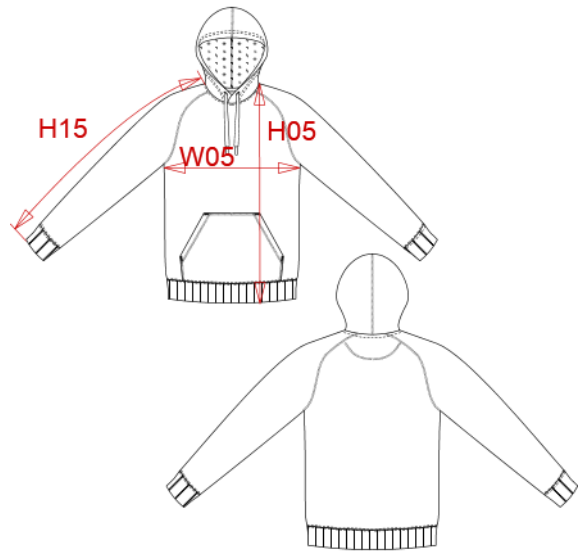

PROACT.®

REFERENCE : PA369

SIZES : XS_S_M_L_XL_XXL_3XL

COMPOSITION :

Main fabric : Brushed Polyester / Cotton fleece 65/35 - 280
vortex polyester + singeing method 65%polyester / 35%cotton
Main fabric : Brushed Polyester / Cotton fleece 65/35 - 280 For
contrasted sleeves and Hood 65%polyester / 35%cotton
Mesh : Mesh polyester - 130 For inside hood and tape back
neckline 100%polyester
Mesh : Mesh polyester - 130 For right inside phone pocket
100%polyester

WEIGHT :

Main fabric : 280 gsm
Main fabric : 280 gsm
Mesh : 130 gsm
Mesh : 130 gsm

ARTICLE WEIGHT :

610 gr/pc

DESCRIPTION	COLORS	PANTONE SERIGRAPHIE
Français : Sweat-shirt capuche bicolore adulte	Grey heather / Black	Based on 417C / Black
English : Adult two-tone hooded sweatshirt	Grey heather / Sporty navy	Based on 417C / 7546C
Nederlands : Tweekleurige sweater met capuchon volwassene	Grey heather / Sporty red	Based on 417C / 1805C
Deutsch : Zweifarbiges Kapuzensweatshirt für Erwachsene	Grey heather / Sporty royal blue	Based on 417C / 647C
Español : Sudadera bicolor con capucha para adultos	Grey heather / Wine heather	417C / Based on 497C
Italiano : Felpa adulto con cappuccio bicolore		
Português : Sweatshirt com capuz bicolor de adulto		

MEASUREMENT							
Description	XS	S	M	L	XL	XXL	3XL
H05 (M) Hauteur totale / Total height	68	70	72	74	76	78	80
W05 (M) 1/2 largeur poitrine à 1.5cm de l'emmanchure / 1/2 chest width at 1.5cm below armhole	49	52	55	58	61	64	67
H15D Longueur manche raglan avec poignet / Raglan sleeve length with cuff	72,25	74	75,75	77,50	79,25	81	82,75

CARE LABEL				

PACKING	
Box	16 pcs / box XS => L:60cm W:40cm H:30cm GW:9.1kg NW:7.7kg S => L:60cm W:40cm H:30cm GW:9.4kg NW:8kg M => L:60cm W:40cm H:30cm GW:9.8kg NW:8.4kg L => L:60cm W:40cm H:30cm GW:10kg NW:9kg XL => L:60cm W:40cm H:32cm GW:10.4kg NW:9.4kg XXL => L:60cm W:40cm H:32cm GW:11.3kg NW:9.9kg 3XL => L:60cm W:40cm H:32cm GW:11.8kg NW:10.4kg