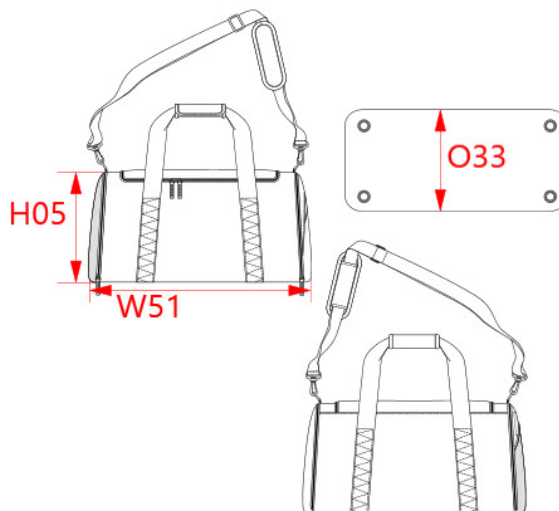

Mesh : Mesh 85 For pocket, on top of one one lateral zip pocket. 100%polyester

Lining : Polyester 210D PU backing - 75 As lining or lateral pockets + back side of handles pad shape. 100%polyester

Padding : Special PAD for shoulder & shoulder straps of backpacks 6mm thicknes. On inside of shoulder pad + handles pad.

TECHNICAL DETAIL :

PVC backing

ARTICLE WEIGHT :

840 gr/pc

DESCRIPTION
Français : Sac de sport 62cm
English : Large sized team sports bag
Nederlands : Large sized team sports bag
Deutsch : Grobe vereins sport-tasche 62cm
Español : Bolsa deportiva de equipos 62cm
Italiano : Borsa sport 62cm
Português : Saco de desporto

COLORS	PANTONE SERIGRAPHIE
Black / White / Light Grey	Black / White / 2331C
Red / White / Light Grey	1795C / White / 2331C
Royal blue / White / LightGrey	287C / White / 2331C

MEASUREMENT	
Description	U
H05 Hauteur totale / Total height	30
W51 Total width	61
O33 Deep of bottom part	27

PACKING	
Box	15 pcs / box U => L:65cm W:36cm H:43cm GW:13,6kg NW:12,6kg