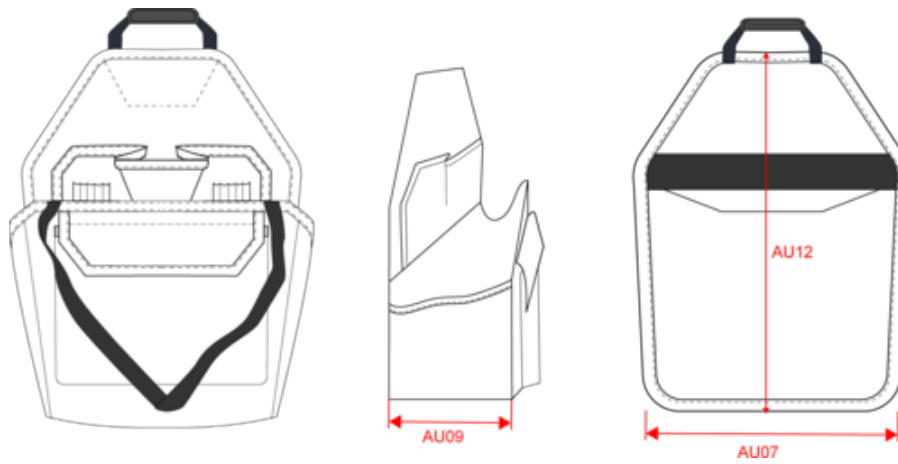

### Dimensioni

Measurements in cm	One size
AU07 - Total width	33.00
AU09 - Depth of bottom part	15.00
AU12 - Total height	36.00

WKI0301